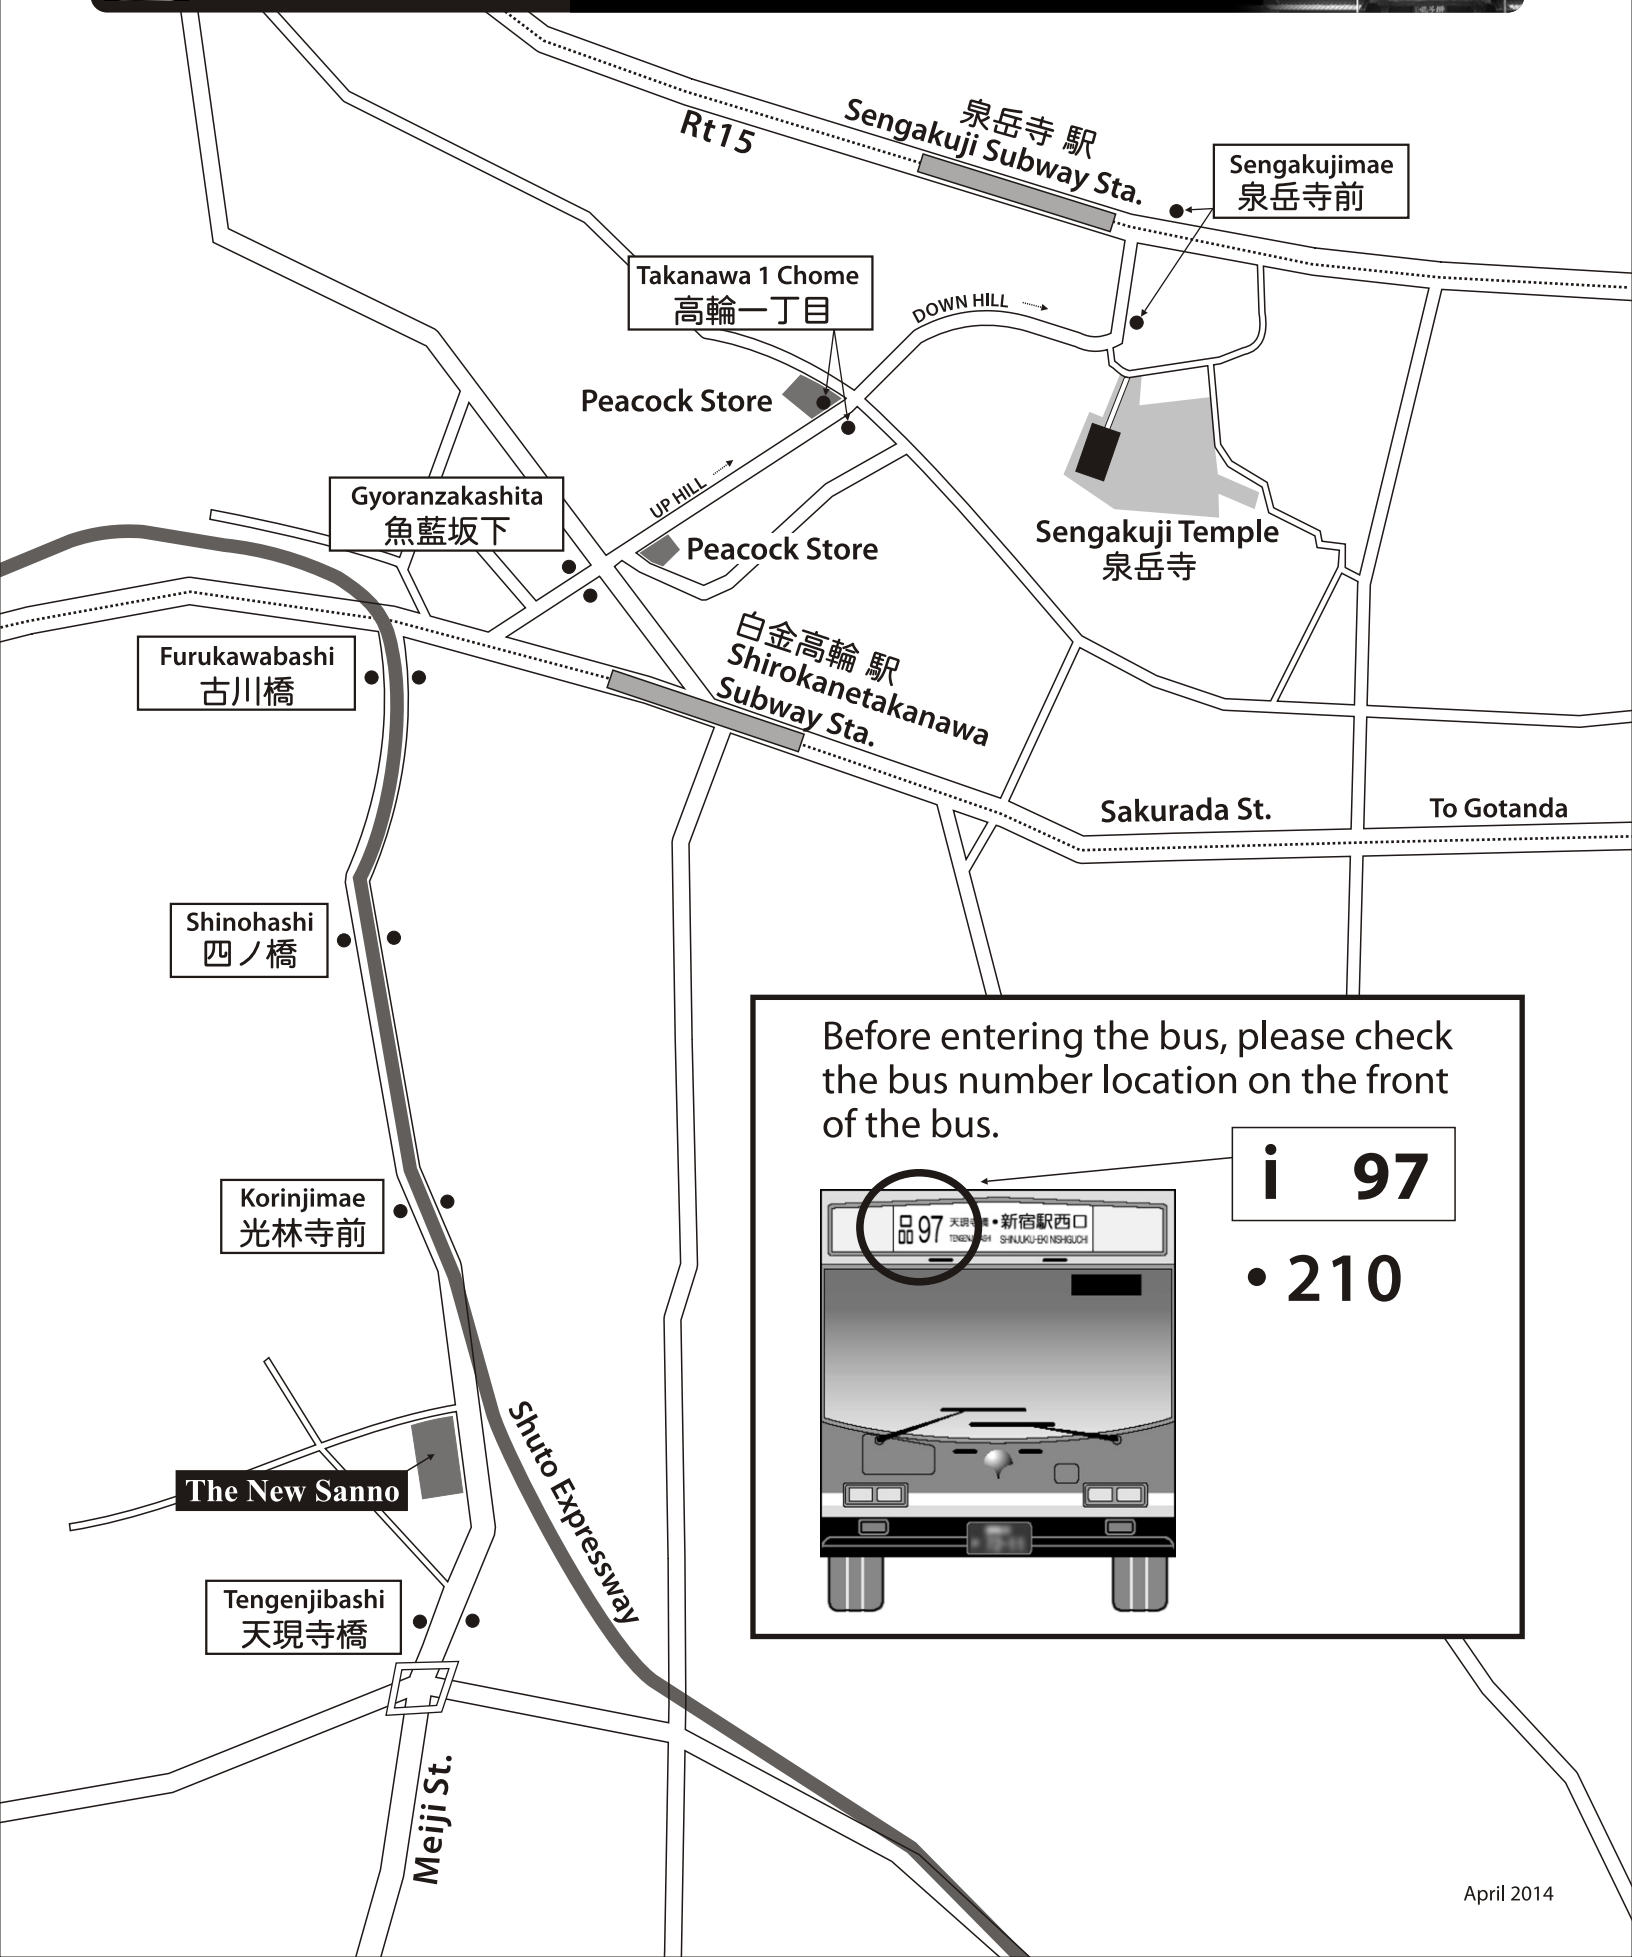

SENGAKUJI TEMPLE

Before entering the bus, please check the bus number location on the front of the bus.

i 97
• 210