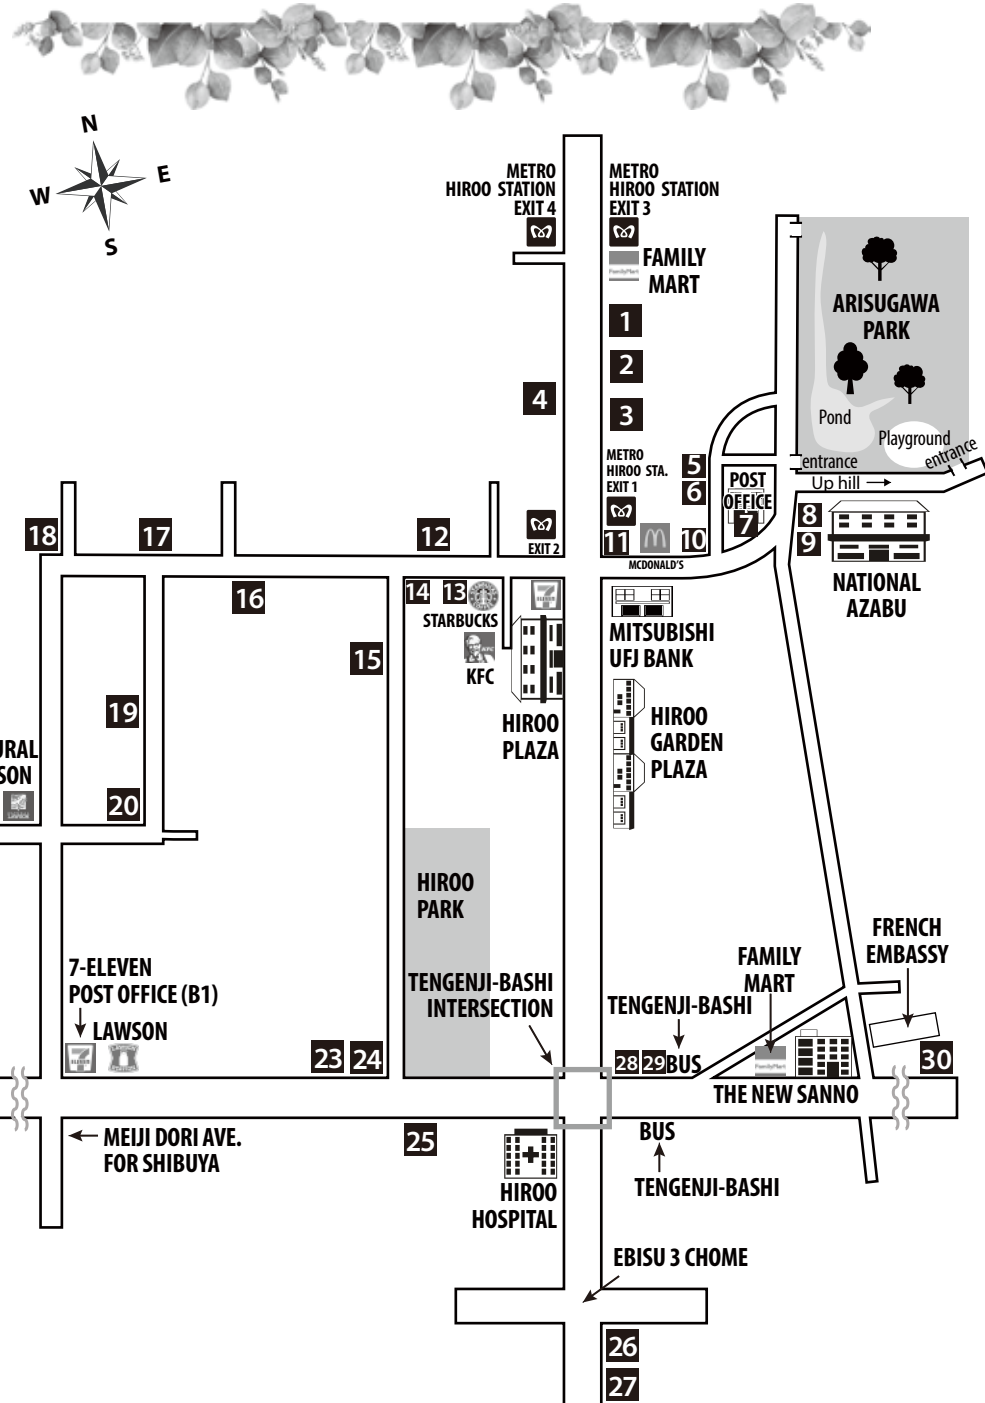

HIROO RESTAURANT MAP

* Opening hours are subject to change without notice.