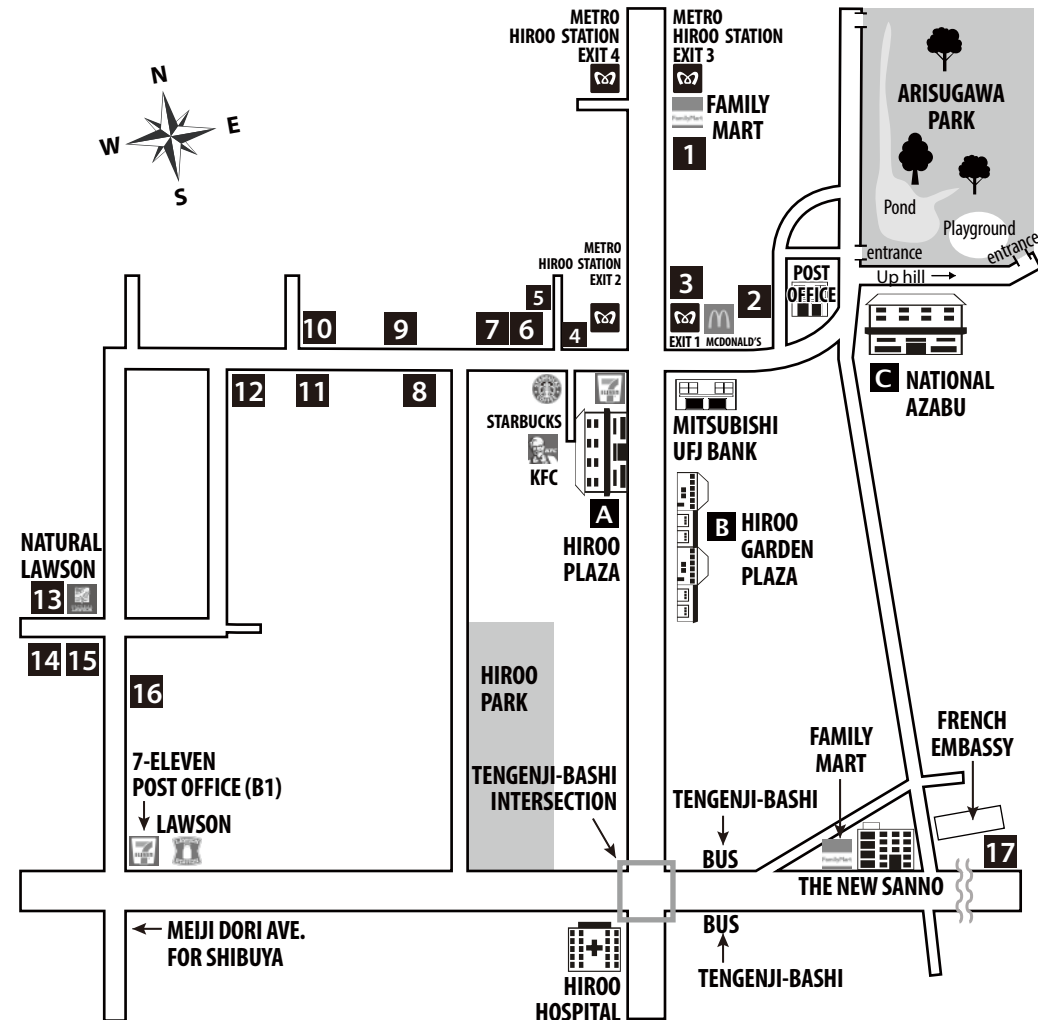

* Opening hours are subject to change without notice.